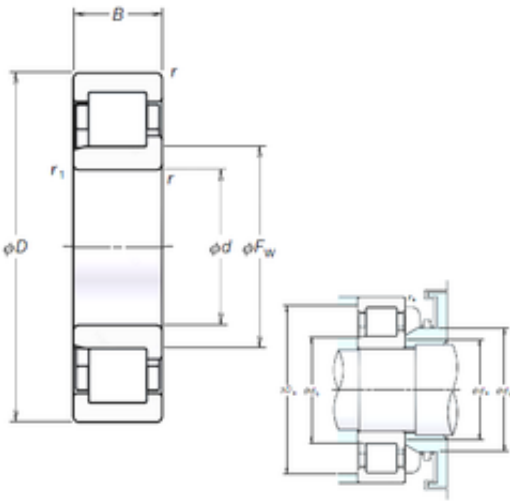

## NJ2324EM NSK Tapered Roller Bearings Double-row

Bearing No. NJ2324EM

NJ2324EM Bearing 2D drawings and 3D CAD models

Size	120x260x86 mm
Bore Diameter	120 mm
Outer Diameter	260 mm
Width	86 mm
d	120 mm
Fw	154 mm
D	260 mm
B	86 mm
C	86 mm
r min.	3 mm
r1 min.	3 mm
da min.	133 mm
Da max.	247 mm
db max.	150 mm
db min	133 mm
ra max.	2,5 mm
rb max.	2,5 mm
S	2,8 mm
Db max	247 mm
Weight	25 Kg
Basic dynamic load rating (C)	795 kN
Basic static load rating (C0)	36,555 kN
(Grease) Lubrication Speed	2000 r/min
Category	Bearings
Inventory	0.0